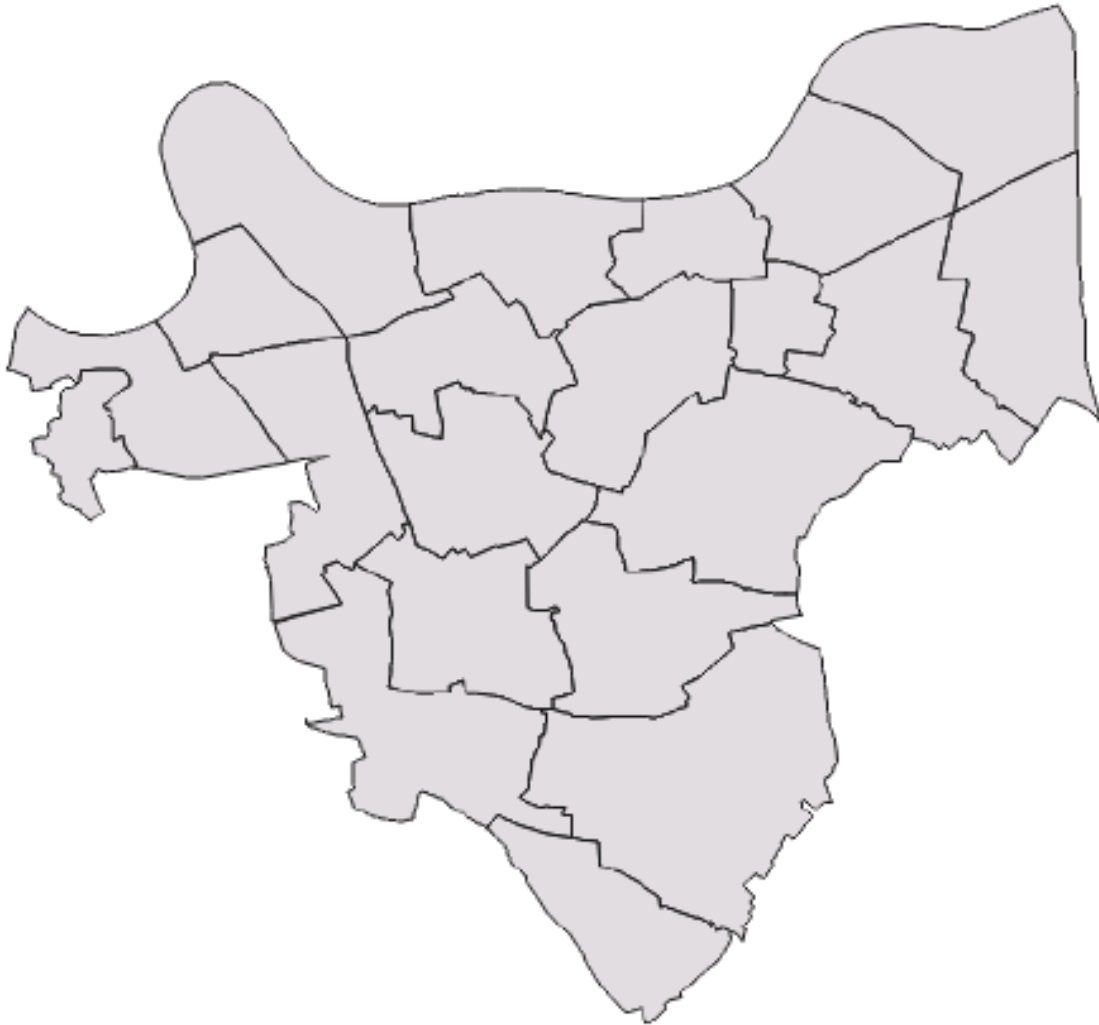

# Royal Borough of Greenwich

Minimum Change Rewarding Scheme for Greenwich

Ward Boundary Review – Ward Pattern submission – Appendix A2

Ward overview

© Crown copyright and database right 2019

Total Council size: 56 Members

# Abbey Wood

Abbey Wood

Members: 3

Electorate (2026): 12,447