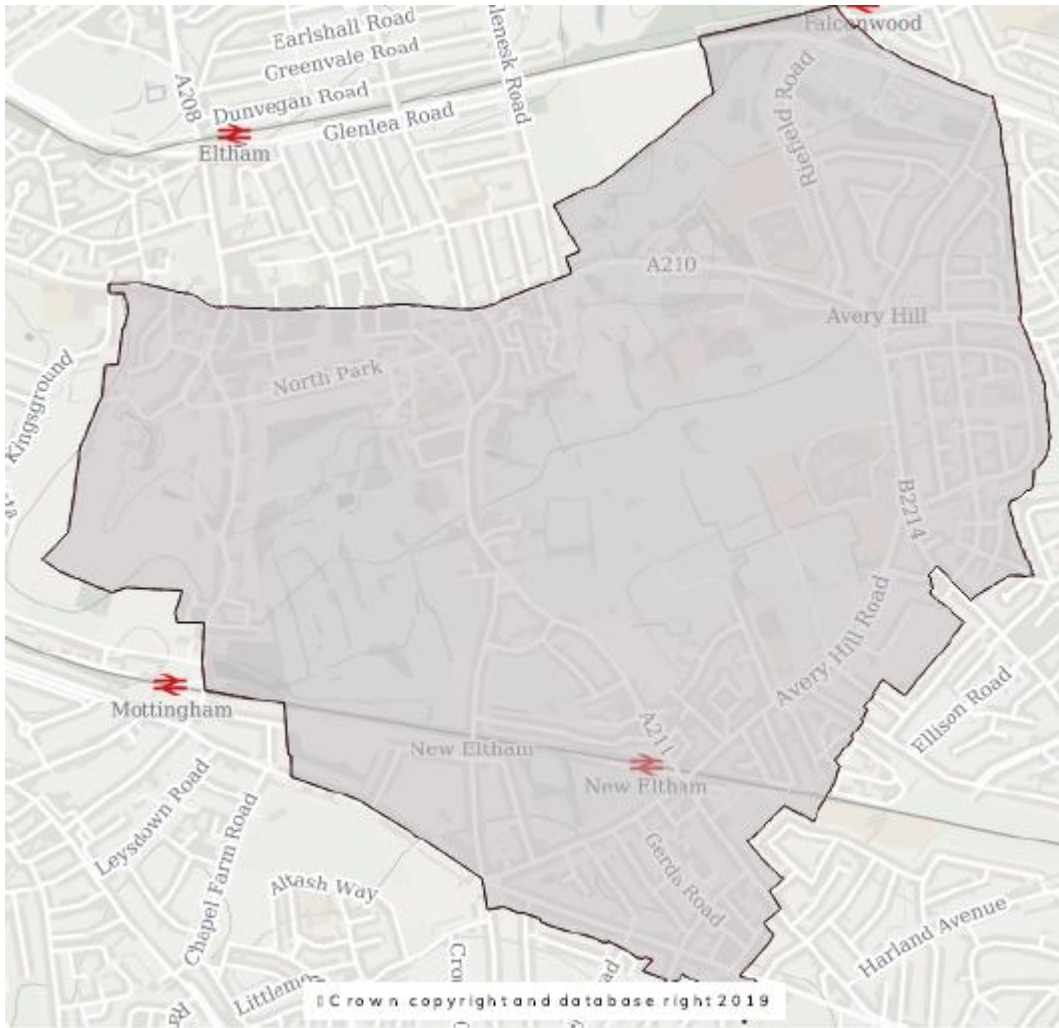

Eltham South

Eltham South

Members: 3

Electorate (2026): 12,150