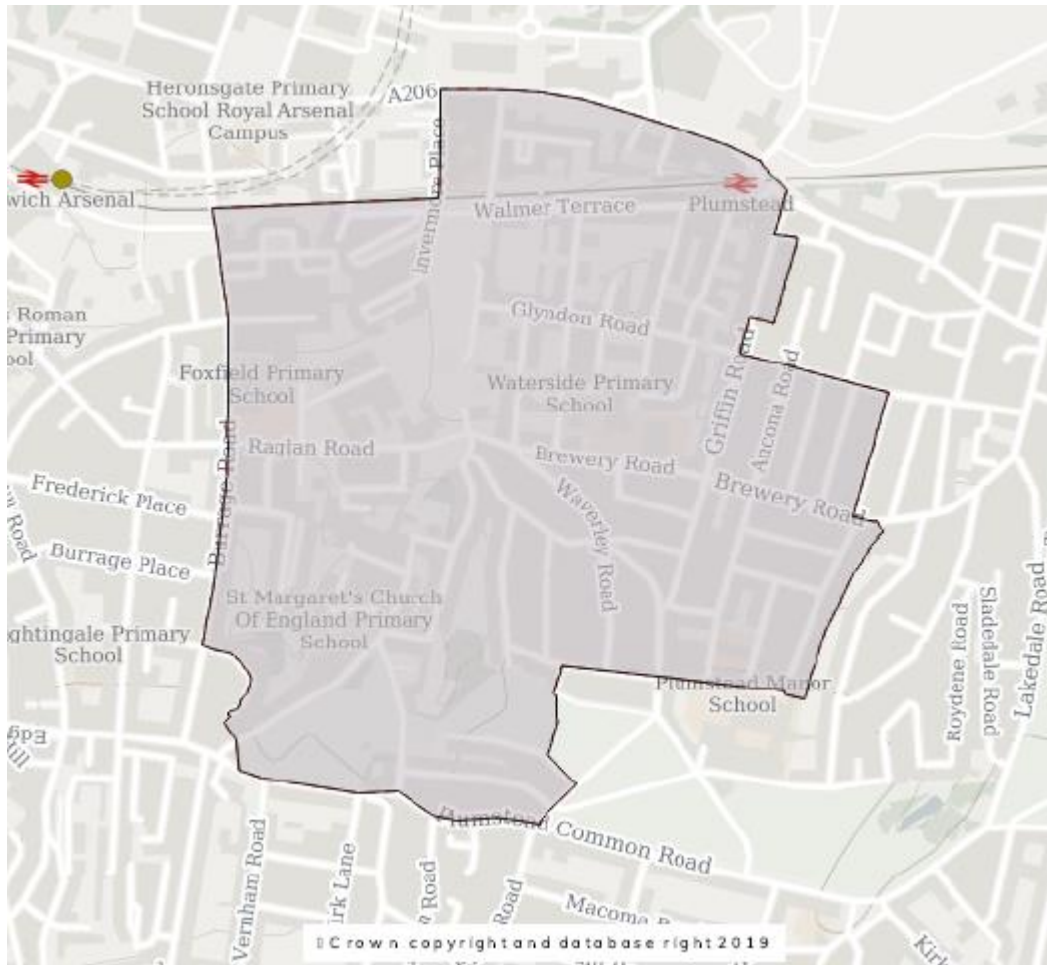

Glyndon

Glyndon

Members: 2

Electorate (2026): 7,866