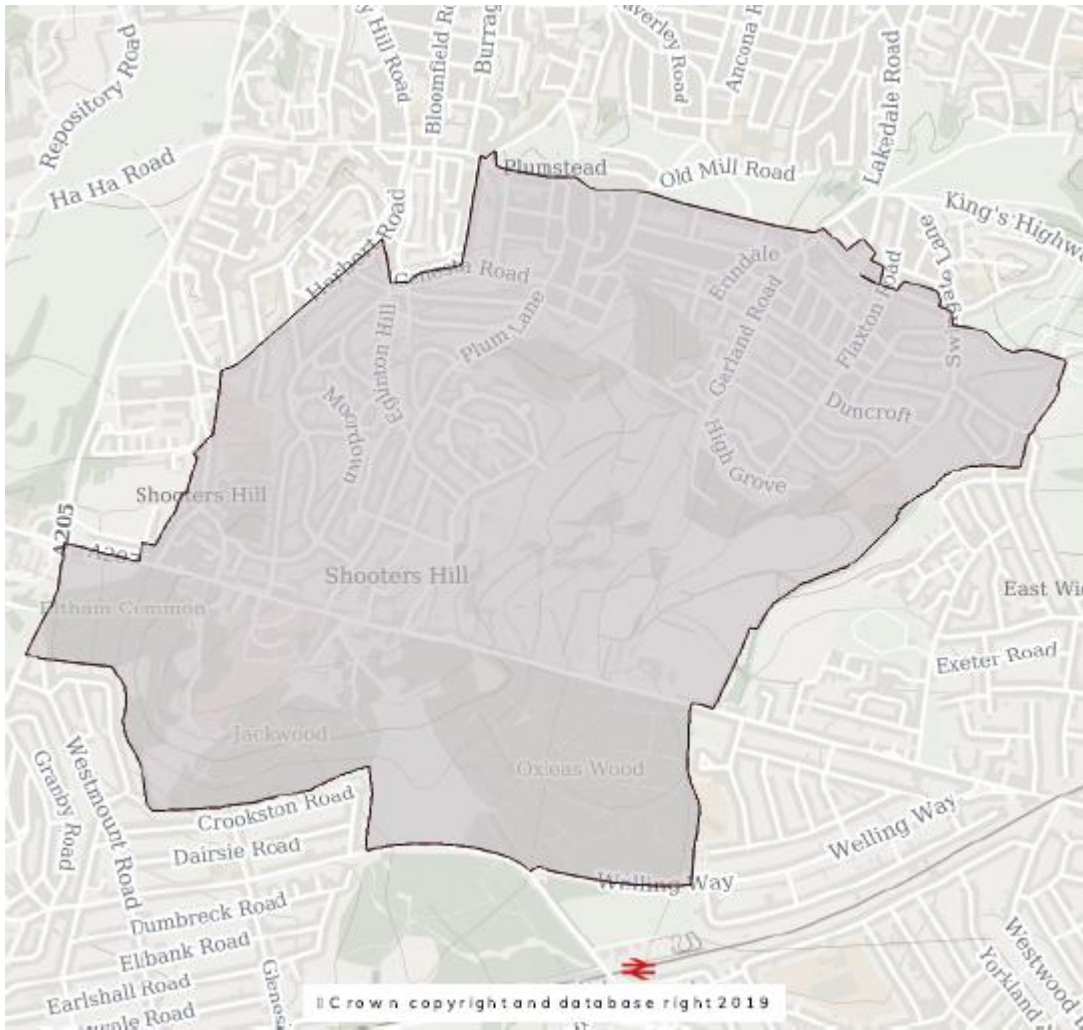

Shooters Hill

Shooters Hill

Members: 3

Electorate (2026): 11,598