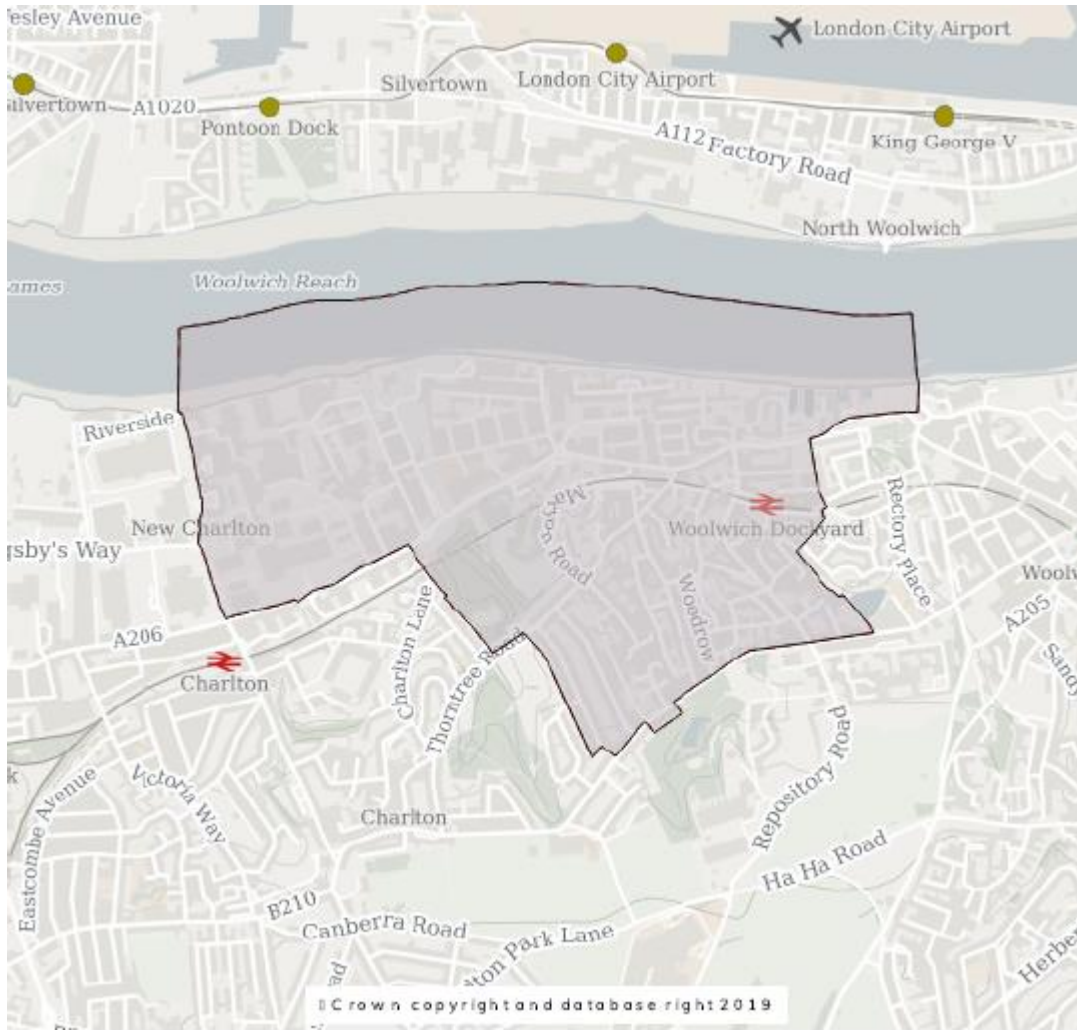

Woolwich Dockyard

Woolwich Dockyard

Members: 2

Electorate (2026): 7,852