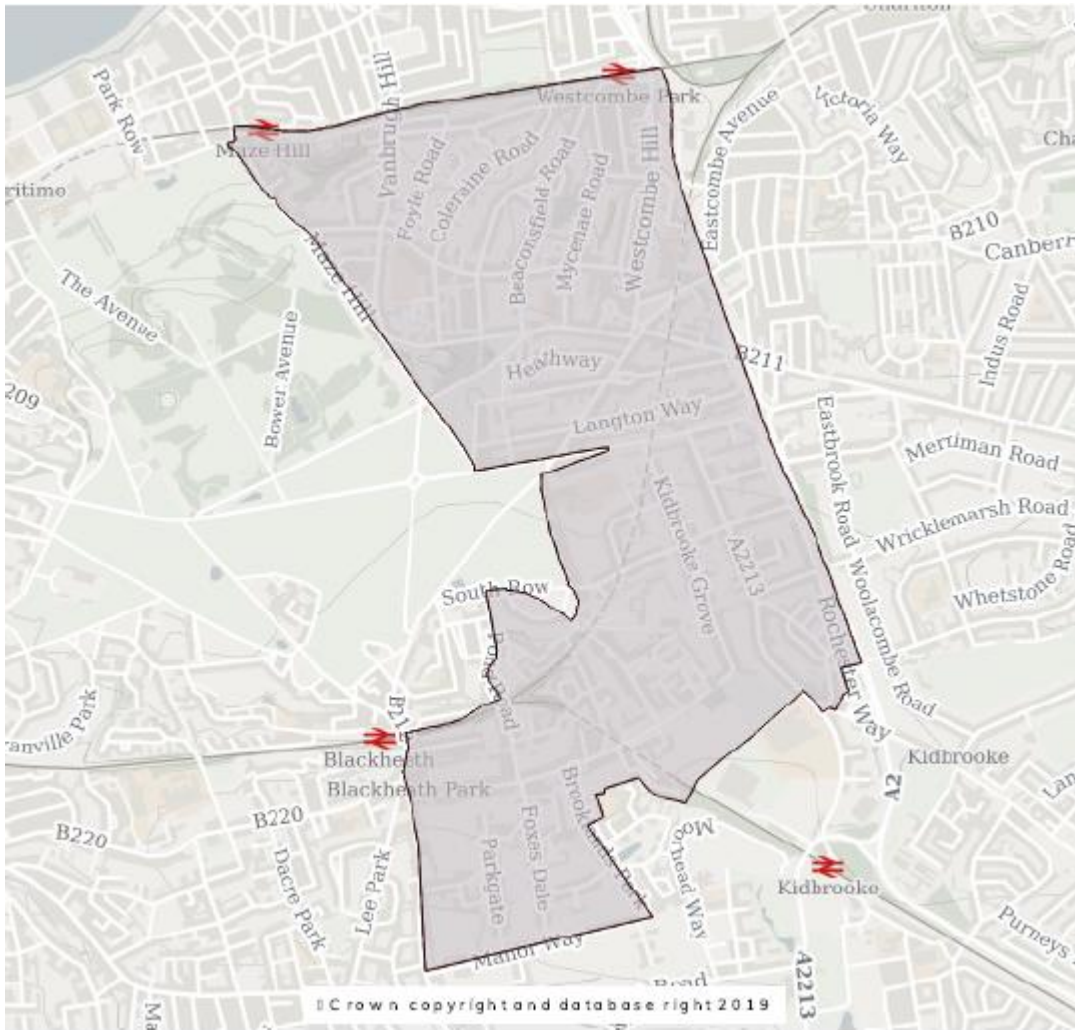

Blackheath Westcombe

Blackheath Westcombe

Members: 3

Electorate (2026): 11,466