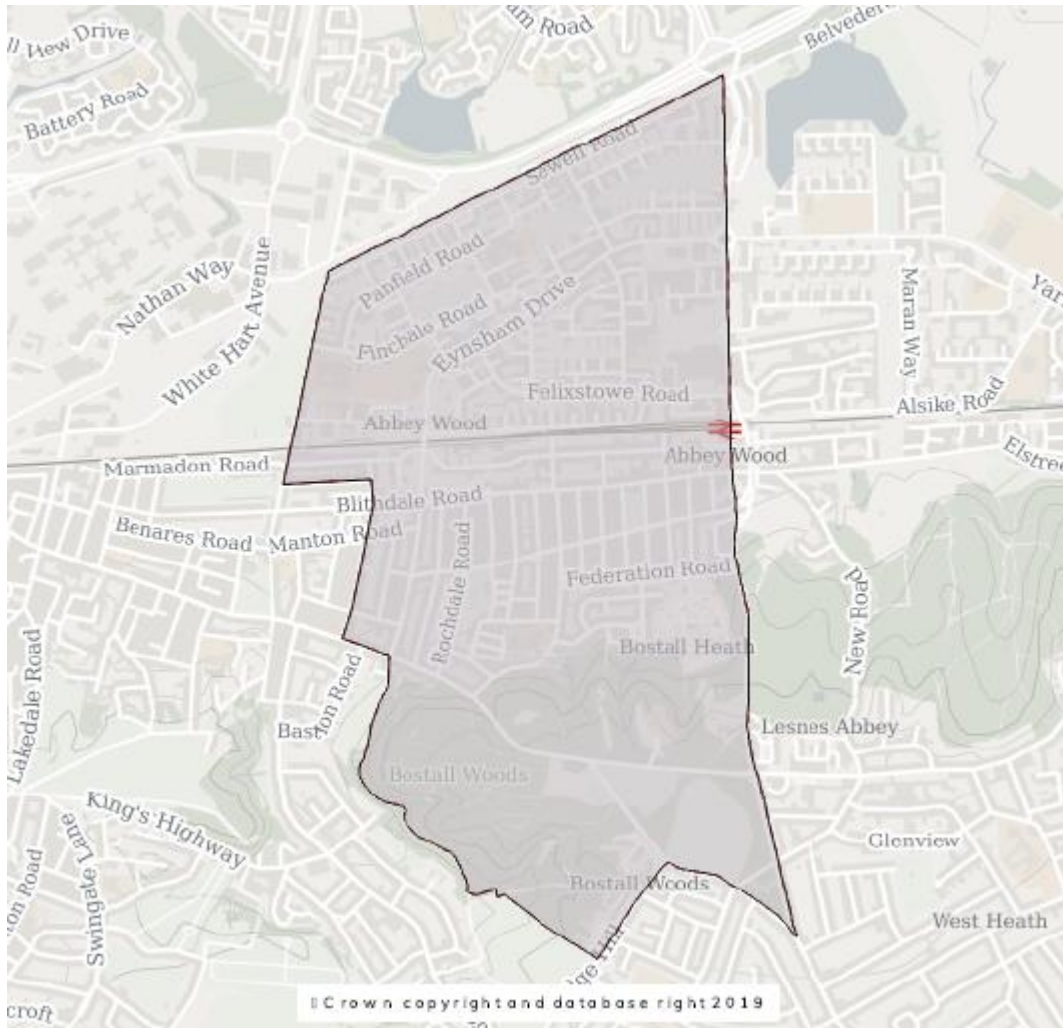

# Royal Borough of Greenwich

Minimum Change Rewarding Scheme for Greenwich

Ward Boundary Review – Ward Pattern submission – Appendix A2

Ward overview

© Crown copyright and database right 2019

Total Council size: 56 Members

# Abbey Wood

Abbey Wood

Members: 3

Electorate (2026): 12,447