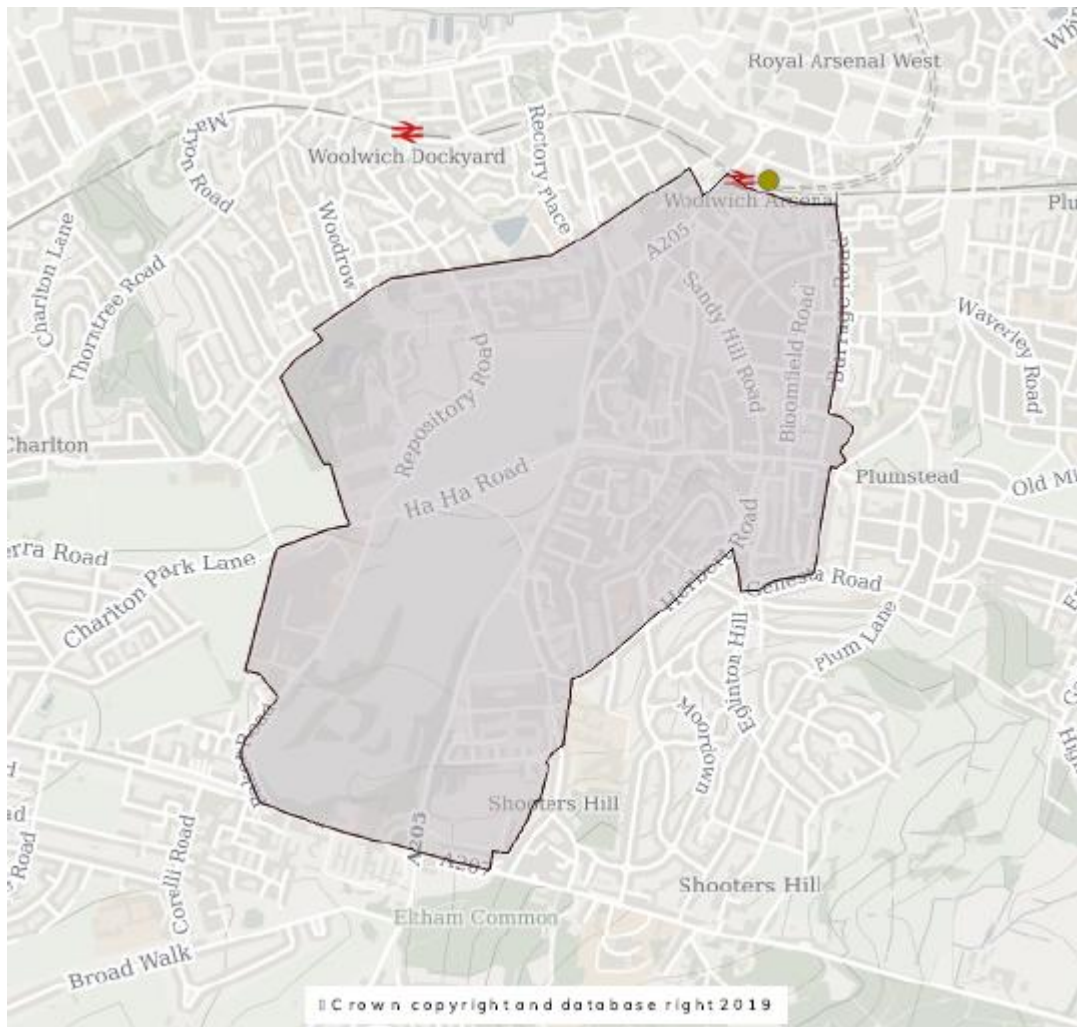

Woolwich Common

Woolwich Common

Members: 3

Electorate (2026): 11,298