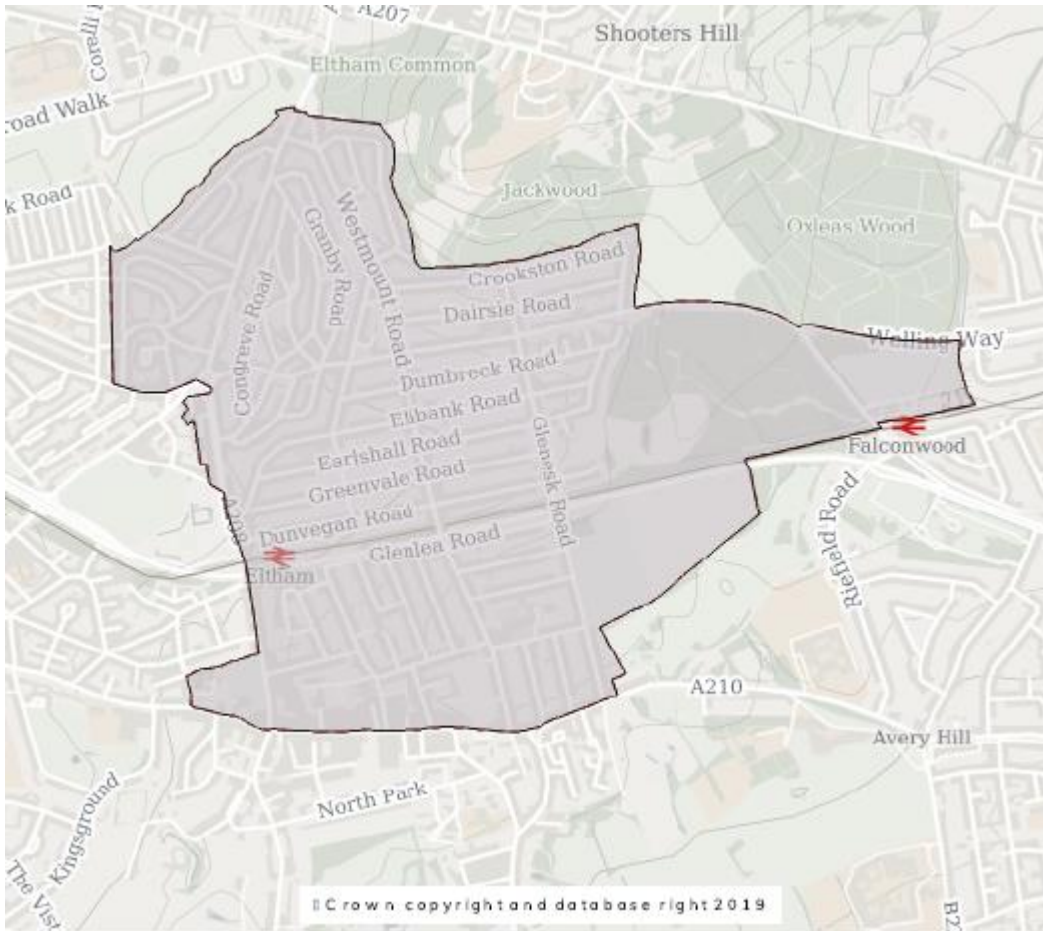

Eltham North

Eltham North

Members: 3

Electors: 11,241