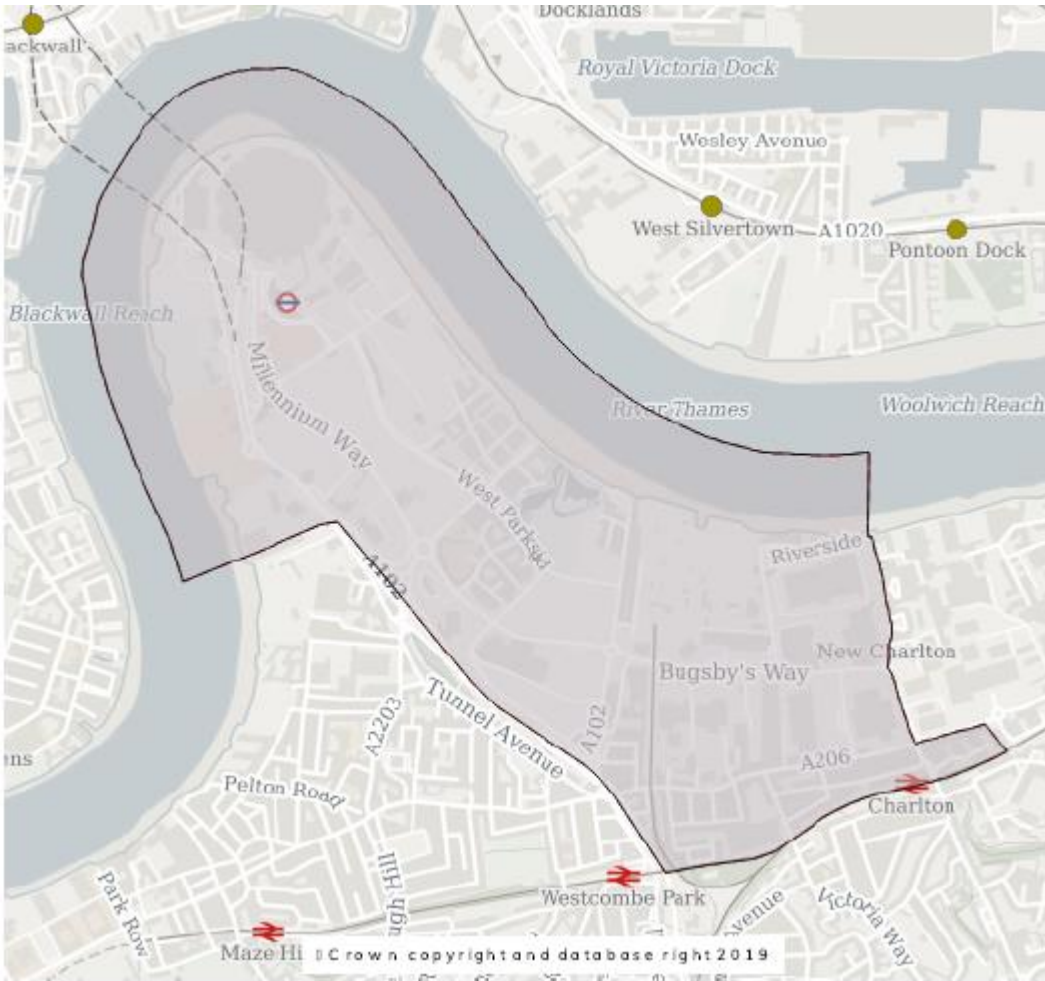

# Shooters Hill

Shooters Hill

Members: 3

Electorate (2026): 11,598

# Peninsula

Peninsula

Members: 3

Electorate (2026): 11,505