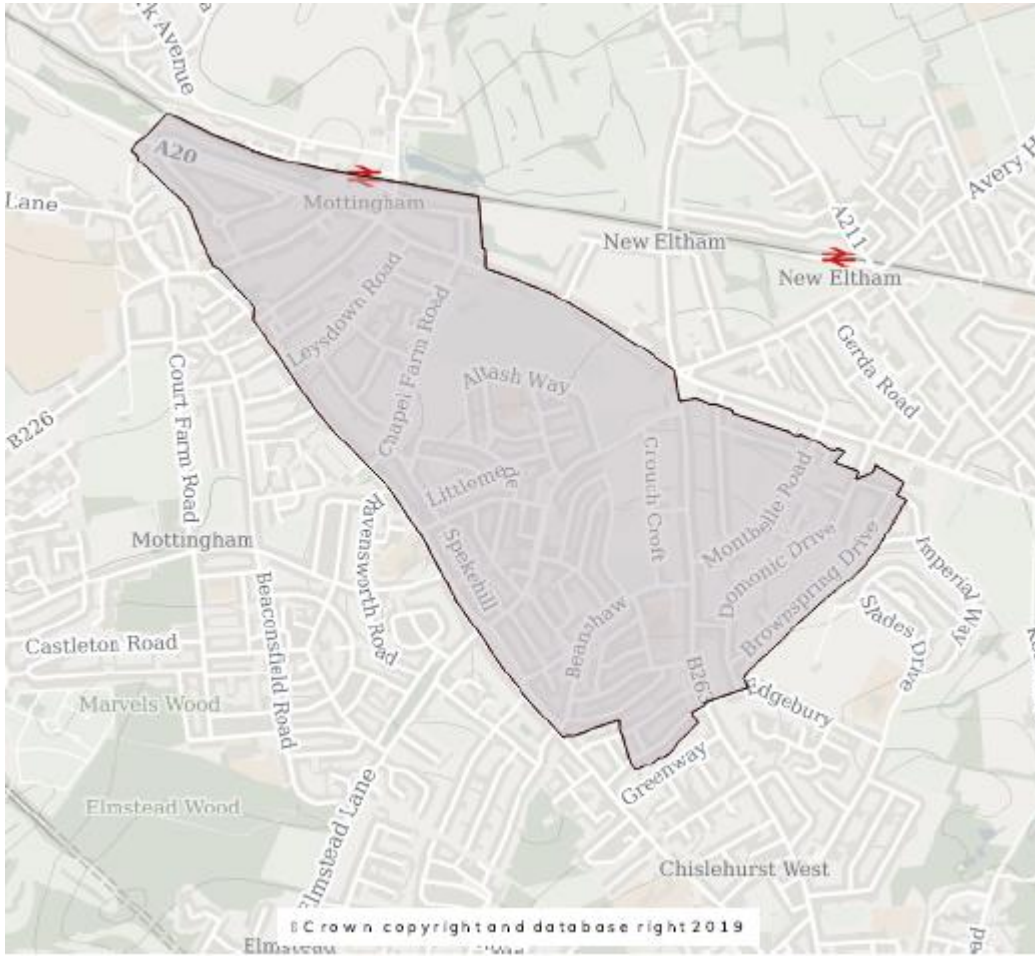

Coldharbour

Coldharbour

Members: 2

Electorate (2026): 7,966