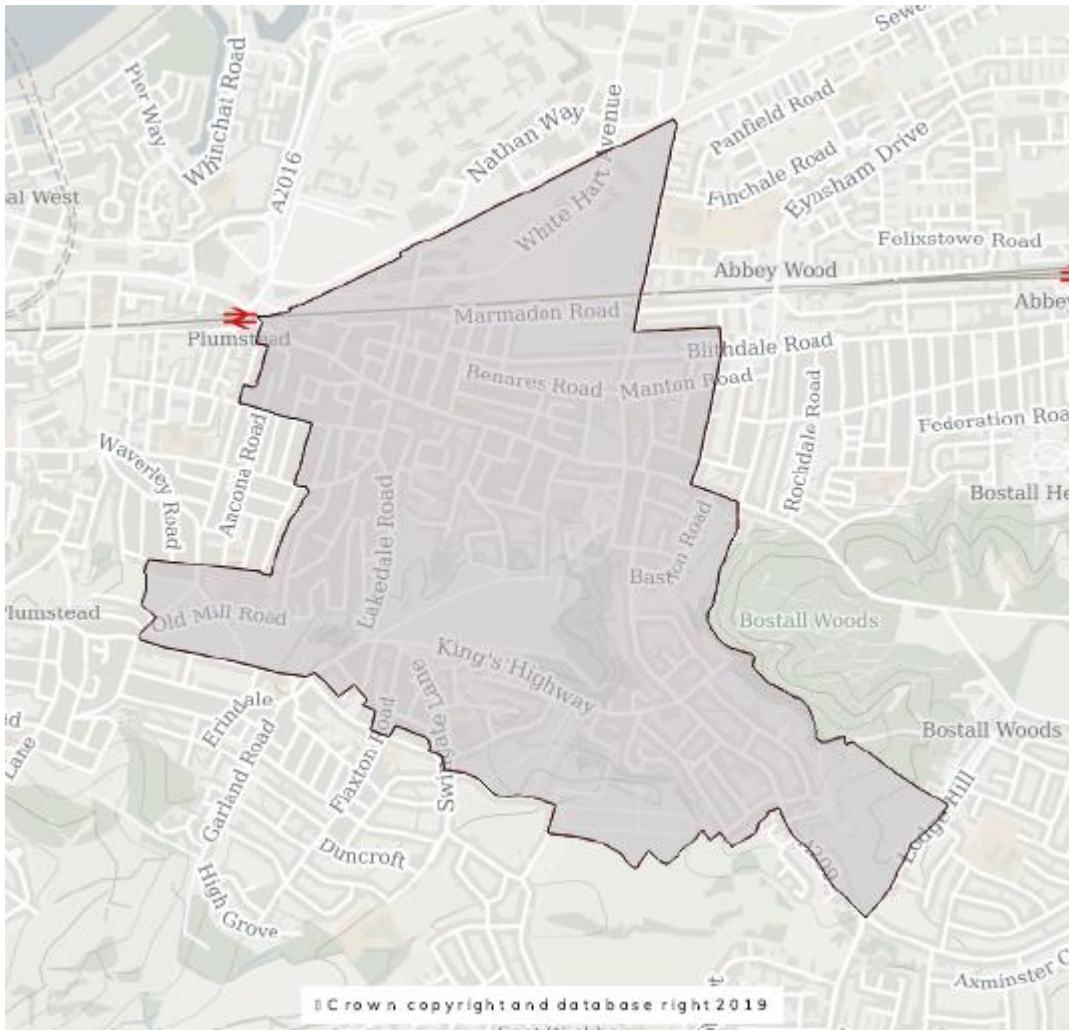

# Kidbrooke with Hornfair

Kidbrooke with Hornfair

Members: 3

Electorate (2026): 11,682

# Middle Park and Sutcliffe

Middle Park and Sutcliffe

Members: 3

Electorate (2026): 11,112

# Plumstead

Plumstead

Members: 3

Electorate (2026): 12,681