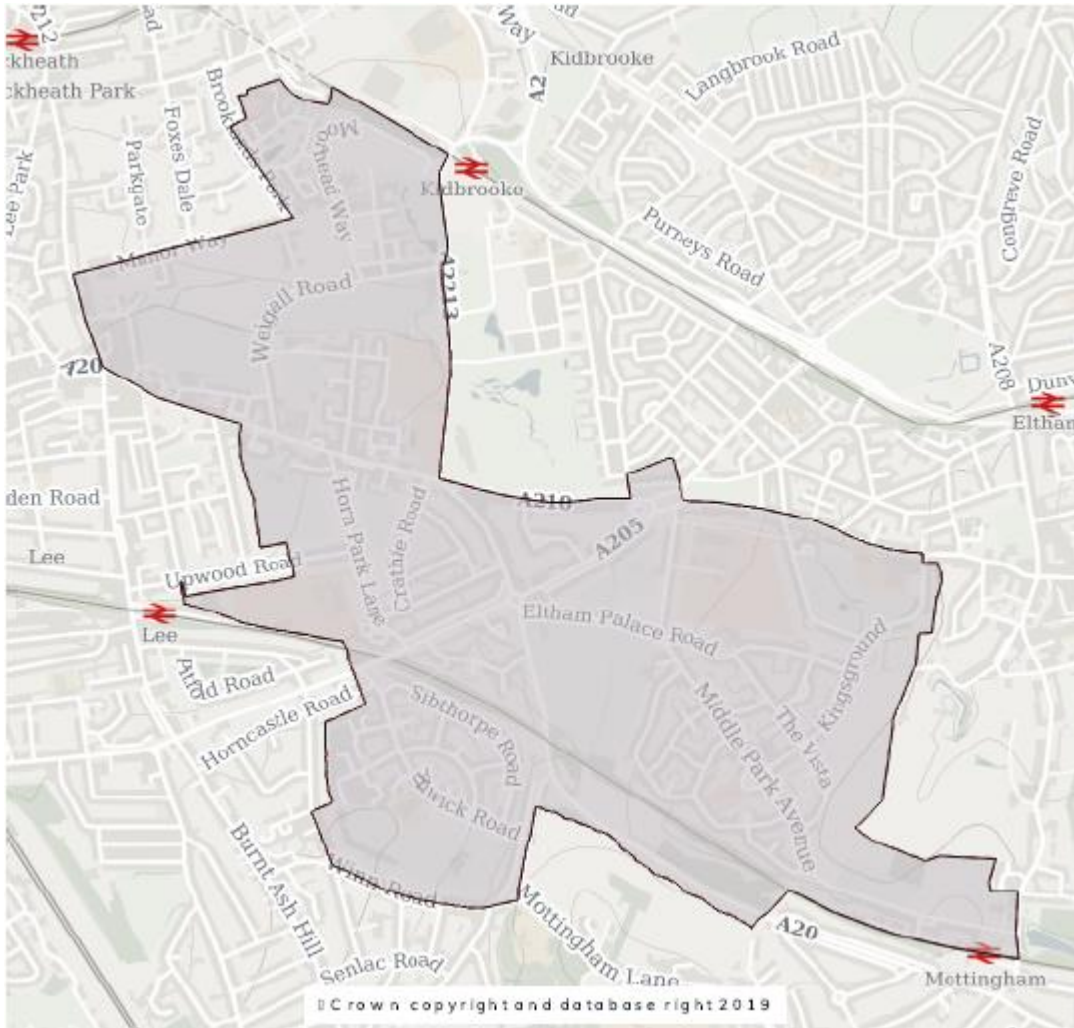

Middle Park and Sutcliffe

Middle Park and Sutcliffe

Members: 3

Electorate (2026): 11,112