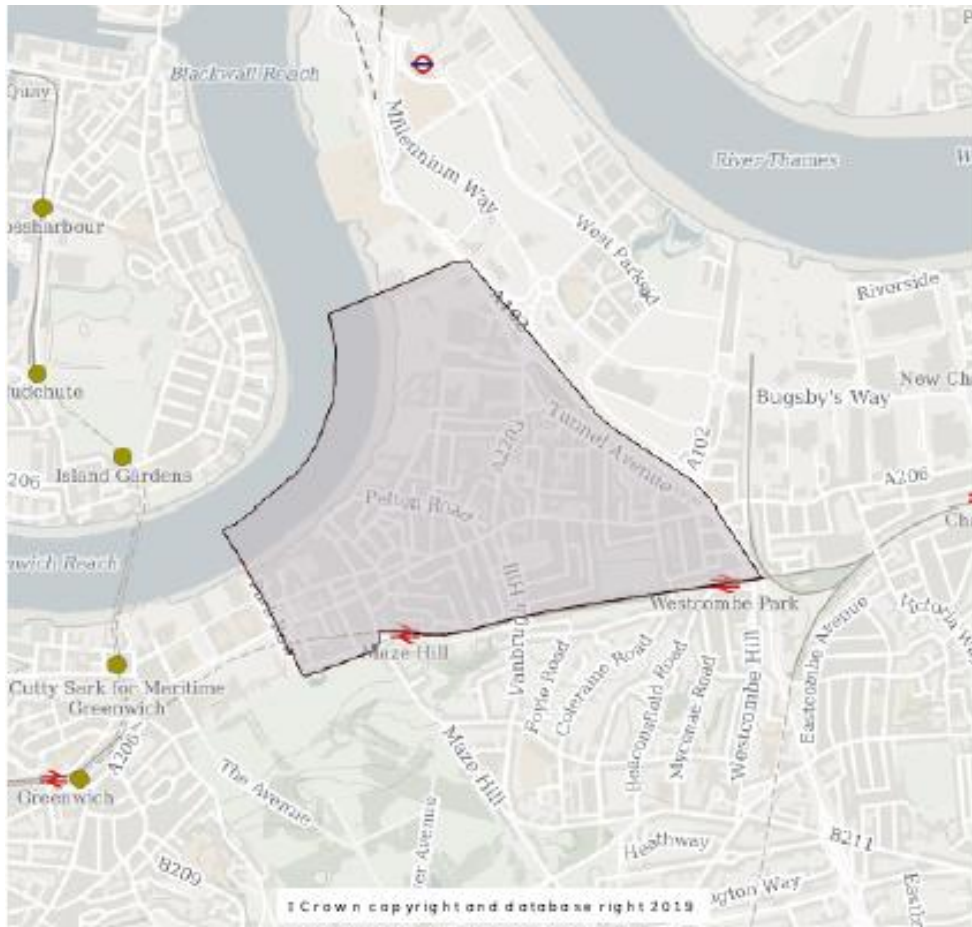

# East Greenwich

East Greenwich

Members: 3

Electorate (2026): 11,319