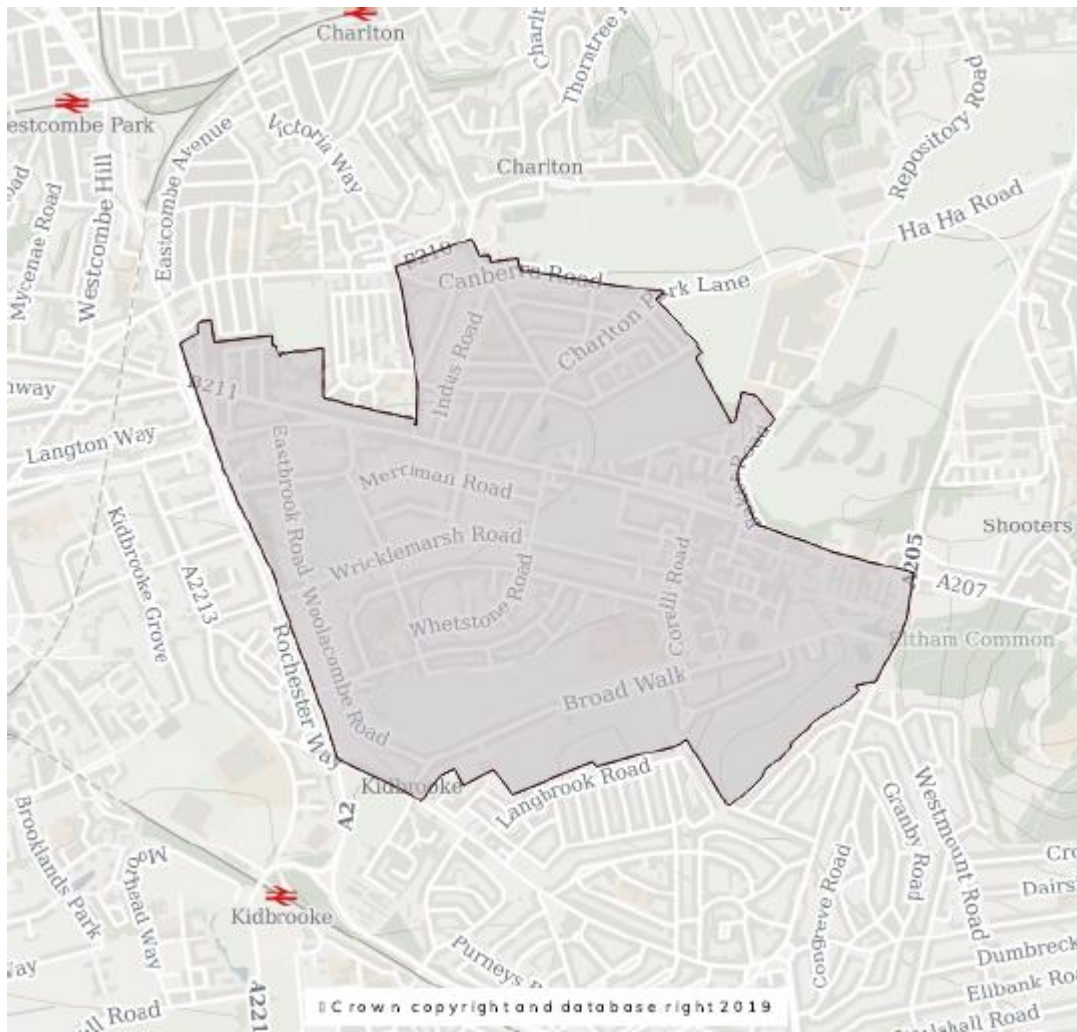

# Greenwich West

Greenwich West

Members: 2

Electors: 8,370

# Kidbrooke with Hornfair

Kidbrooke with Hornfair

Members: 3

Electorate (2026): 11,682