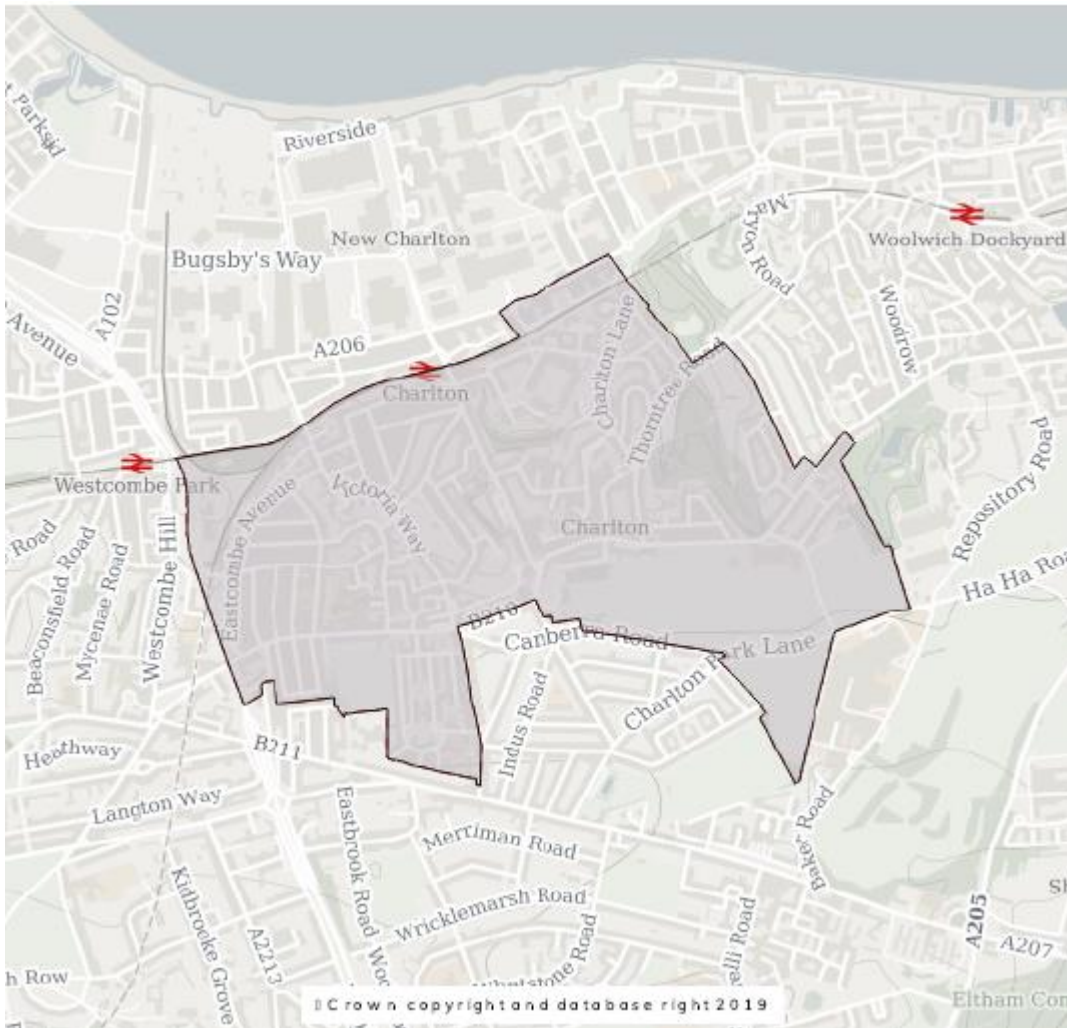

Charlton

Charlton

Members: 3

Electorate (2026): 11,700