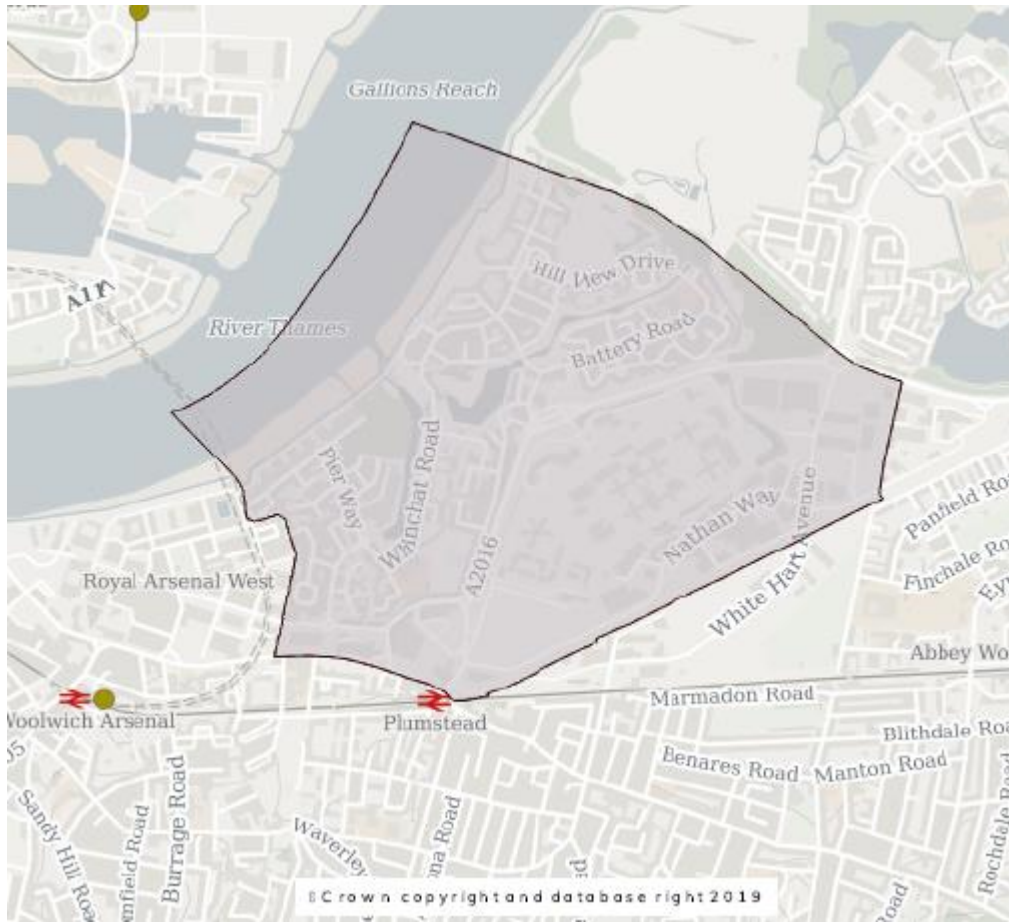

# Peninsula

Peninsula

Members: 3

Electorate (2026): 11,505

# Thamesmead Moorings

Thamesmead Moorings

Members: 2

Electorate (2026): 8,184

# Thamesmead West

Thamesmead West

Members: 2

Electorate (2026): 7,818