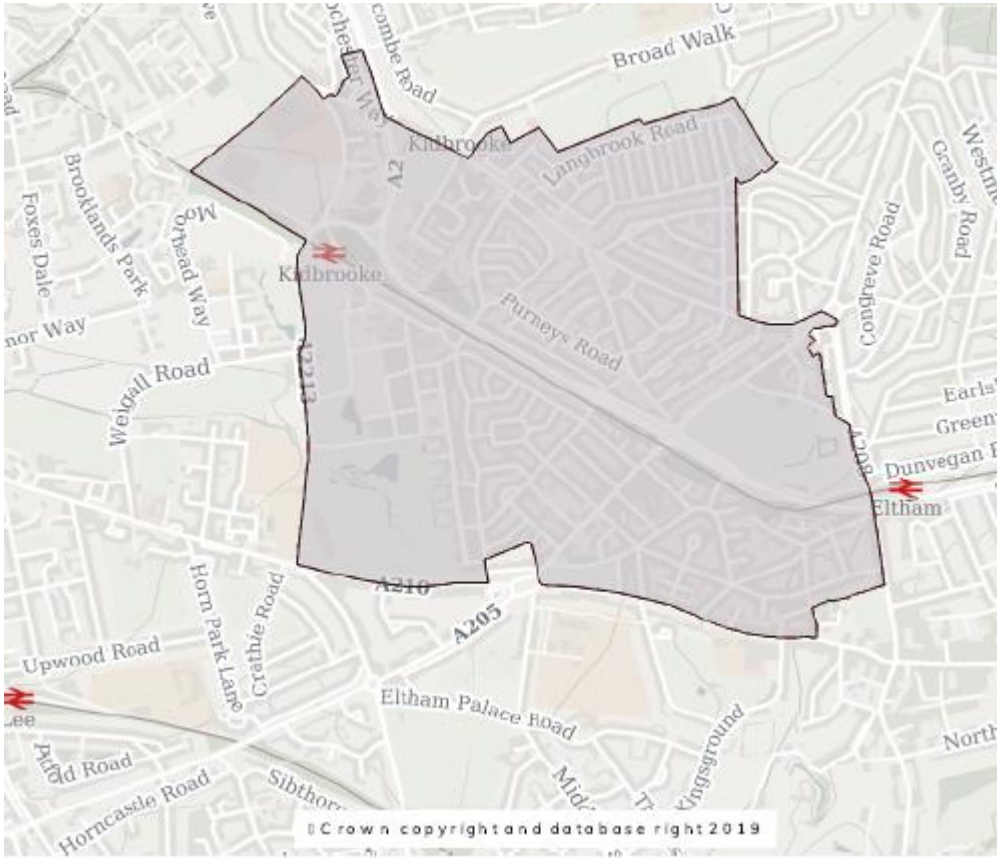

Eltham West

Eltham West

Members: 3

Electorate (2026): 12,477