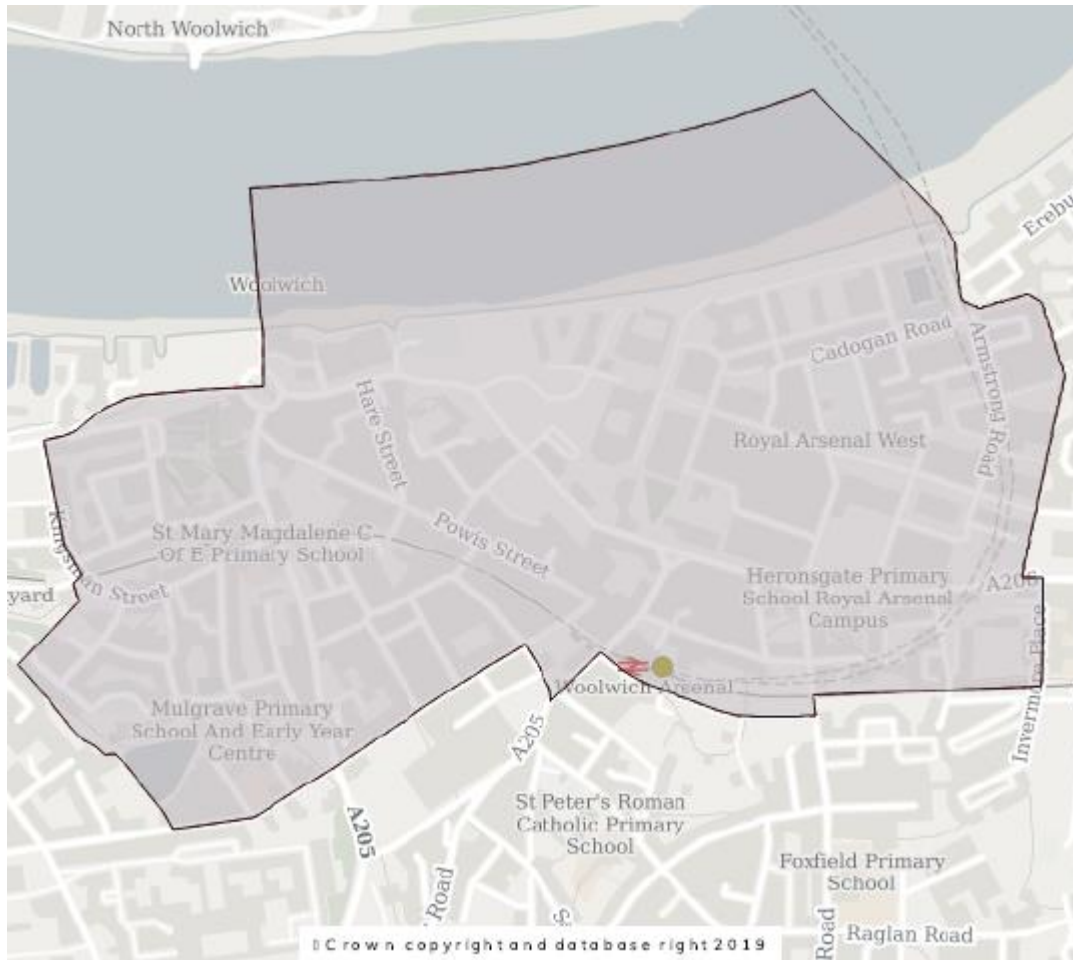

Woolwich Arsenal

Woolwich Arsenal

Members: 3

Electorate (2026): 10,815