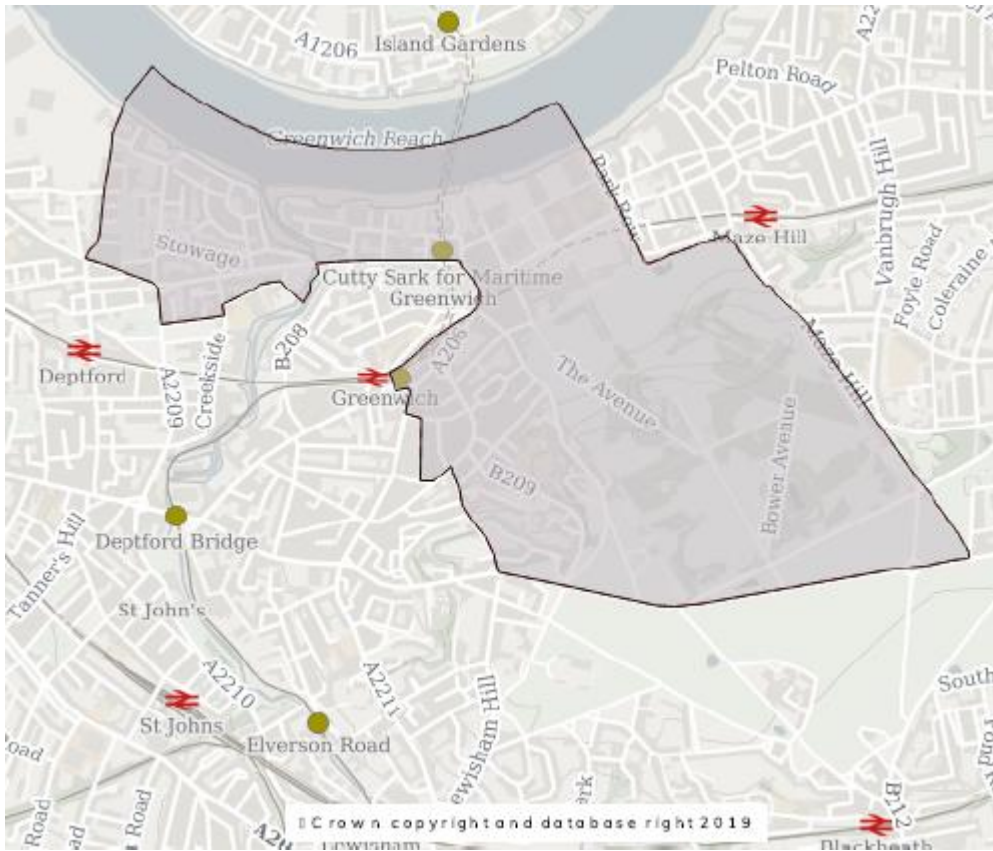

Greenwich Maritime

Greenwich Maritime

Members: 2

Electorate (2026): 7,826